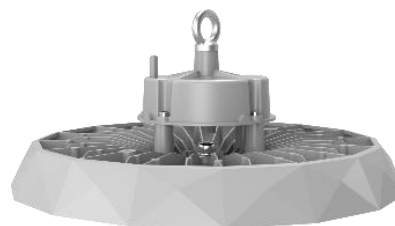

LED UFO Ultimate

Characteristics

- Easy and quick installation
- Water proof fixture - High grade of protection IP65
- Energy savings of up to 80% (compared to luminaires that use HID lamps)
- Optics change option– 60/90/120 Degrees
- High luminous efficiency of up to 190 lm/W
- EU made product
- Quality in accordance to all EU standards and directive
- Energy efficiency class – A (180/190lm/W), B (165lm/W), C (155lm/W)

Typical application

Manufacturing plants
 Warehouse Lighting
 Stations

Additional information

The rated power can be adjusted with switch located on the light fixture for the models as follows:

- 100W - 60W; 80W; 100W
- 150W - 90W; 120W; 150W
- 200W - 120W; 160W; 200W